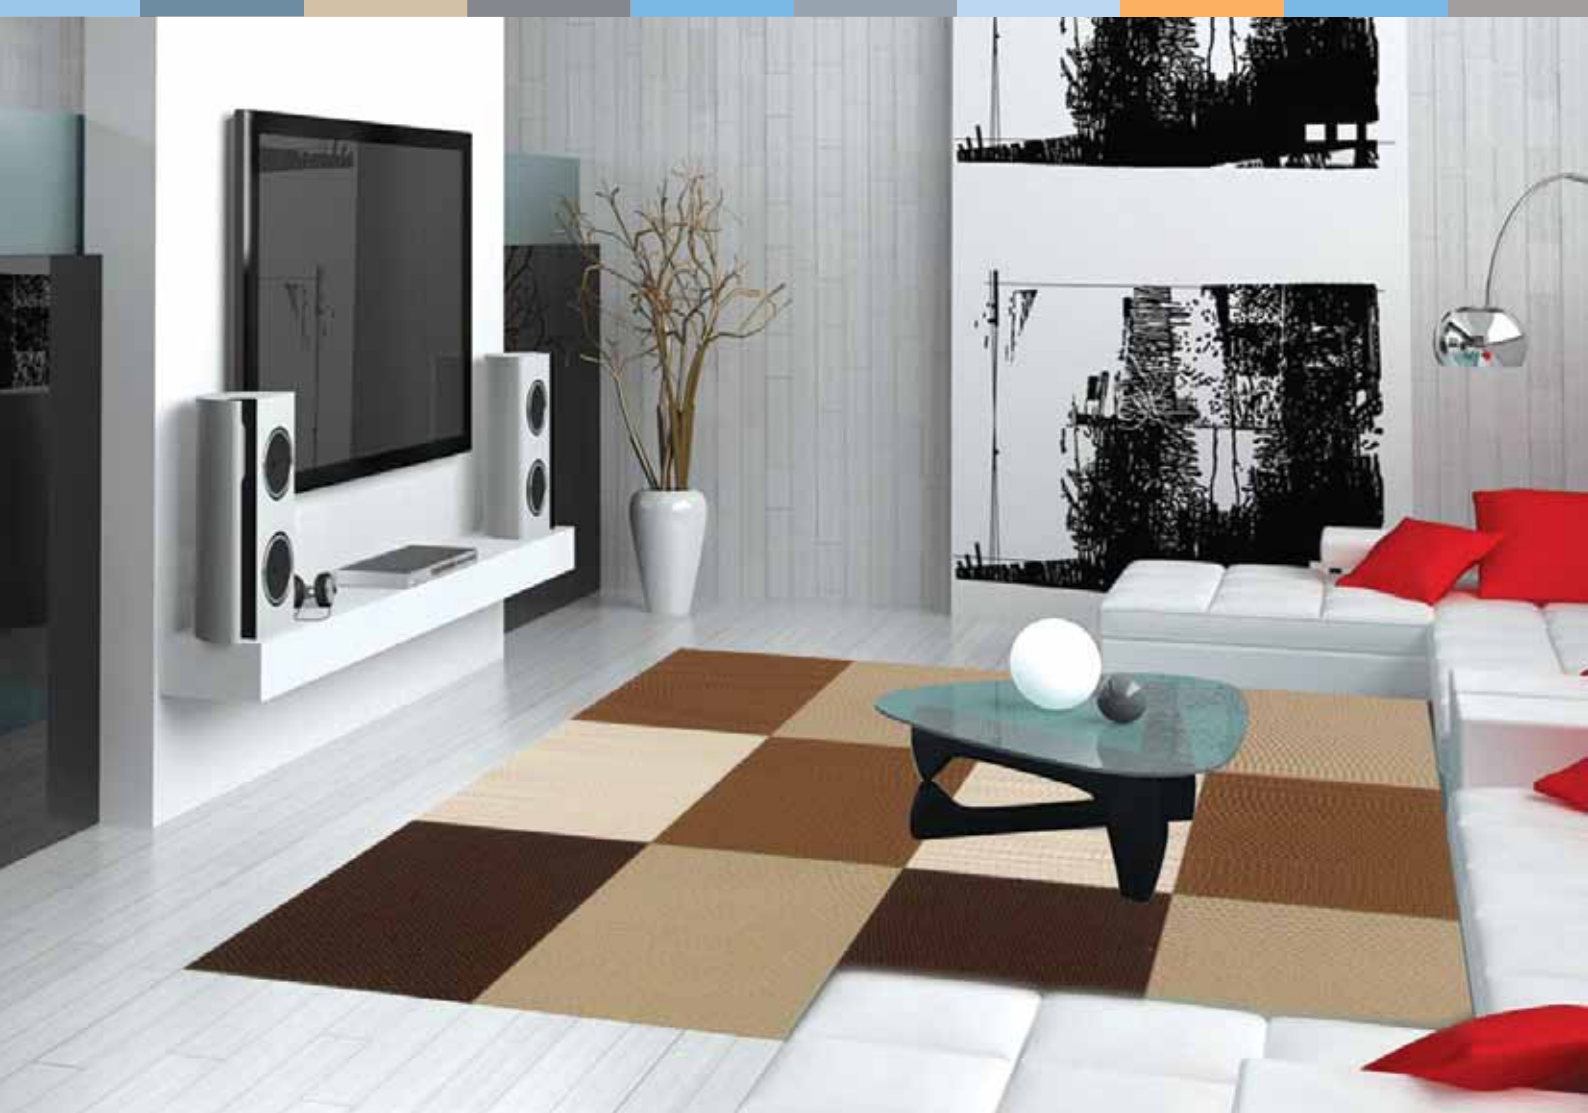

sky Carpet & Rugs

555 White Hart Lane, London N17 7RP
07534894002 • 07766222615
info@skycarpet.com • www.skycarpet.com